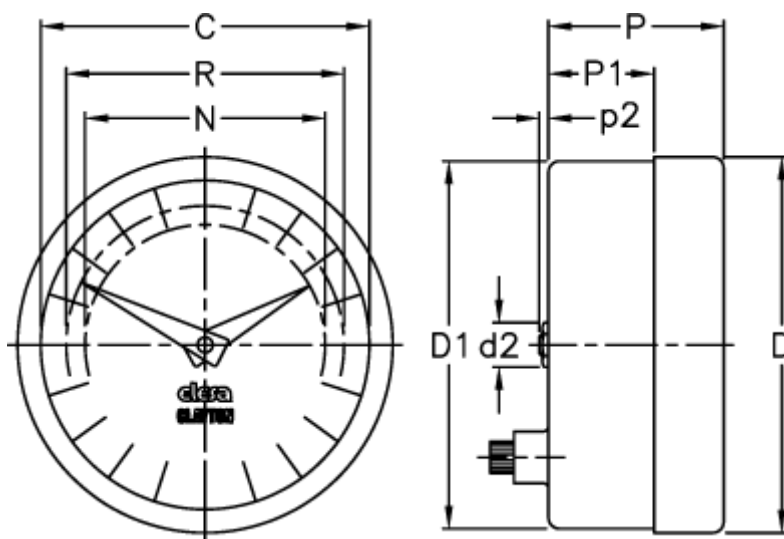

Article number: 2307024001

Description: E+G Positive drive indicator  
PA01-0002-D

## Measures

C = 42

R = 37

D = 49.6

D1 = 48.3

d2 = 8

N = 30

P = 30

P1 = 20.5

p2 = 1.6